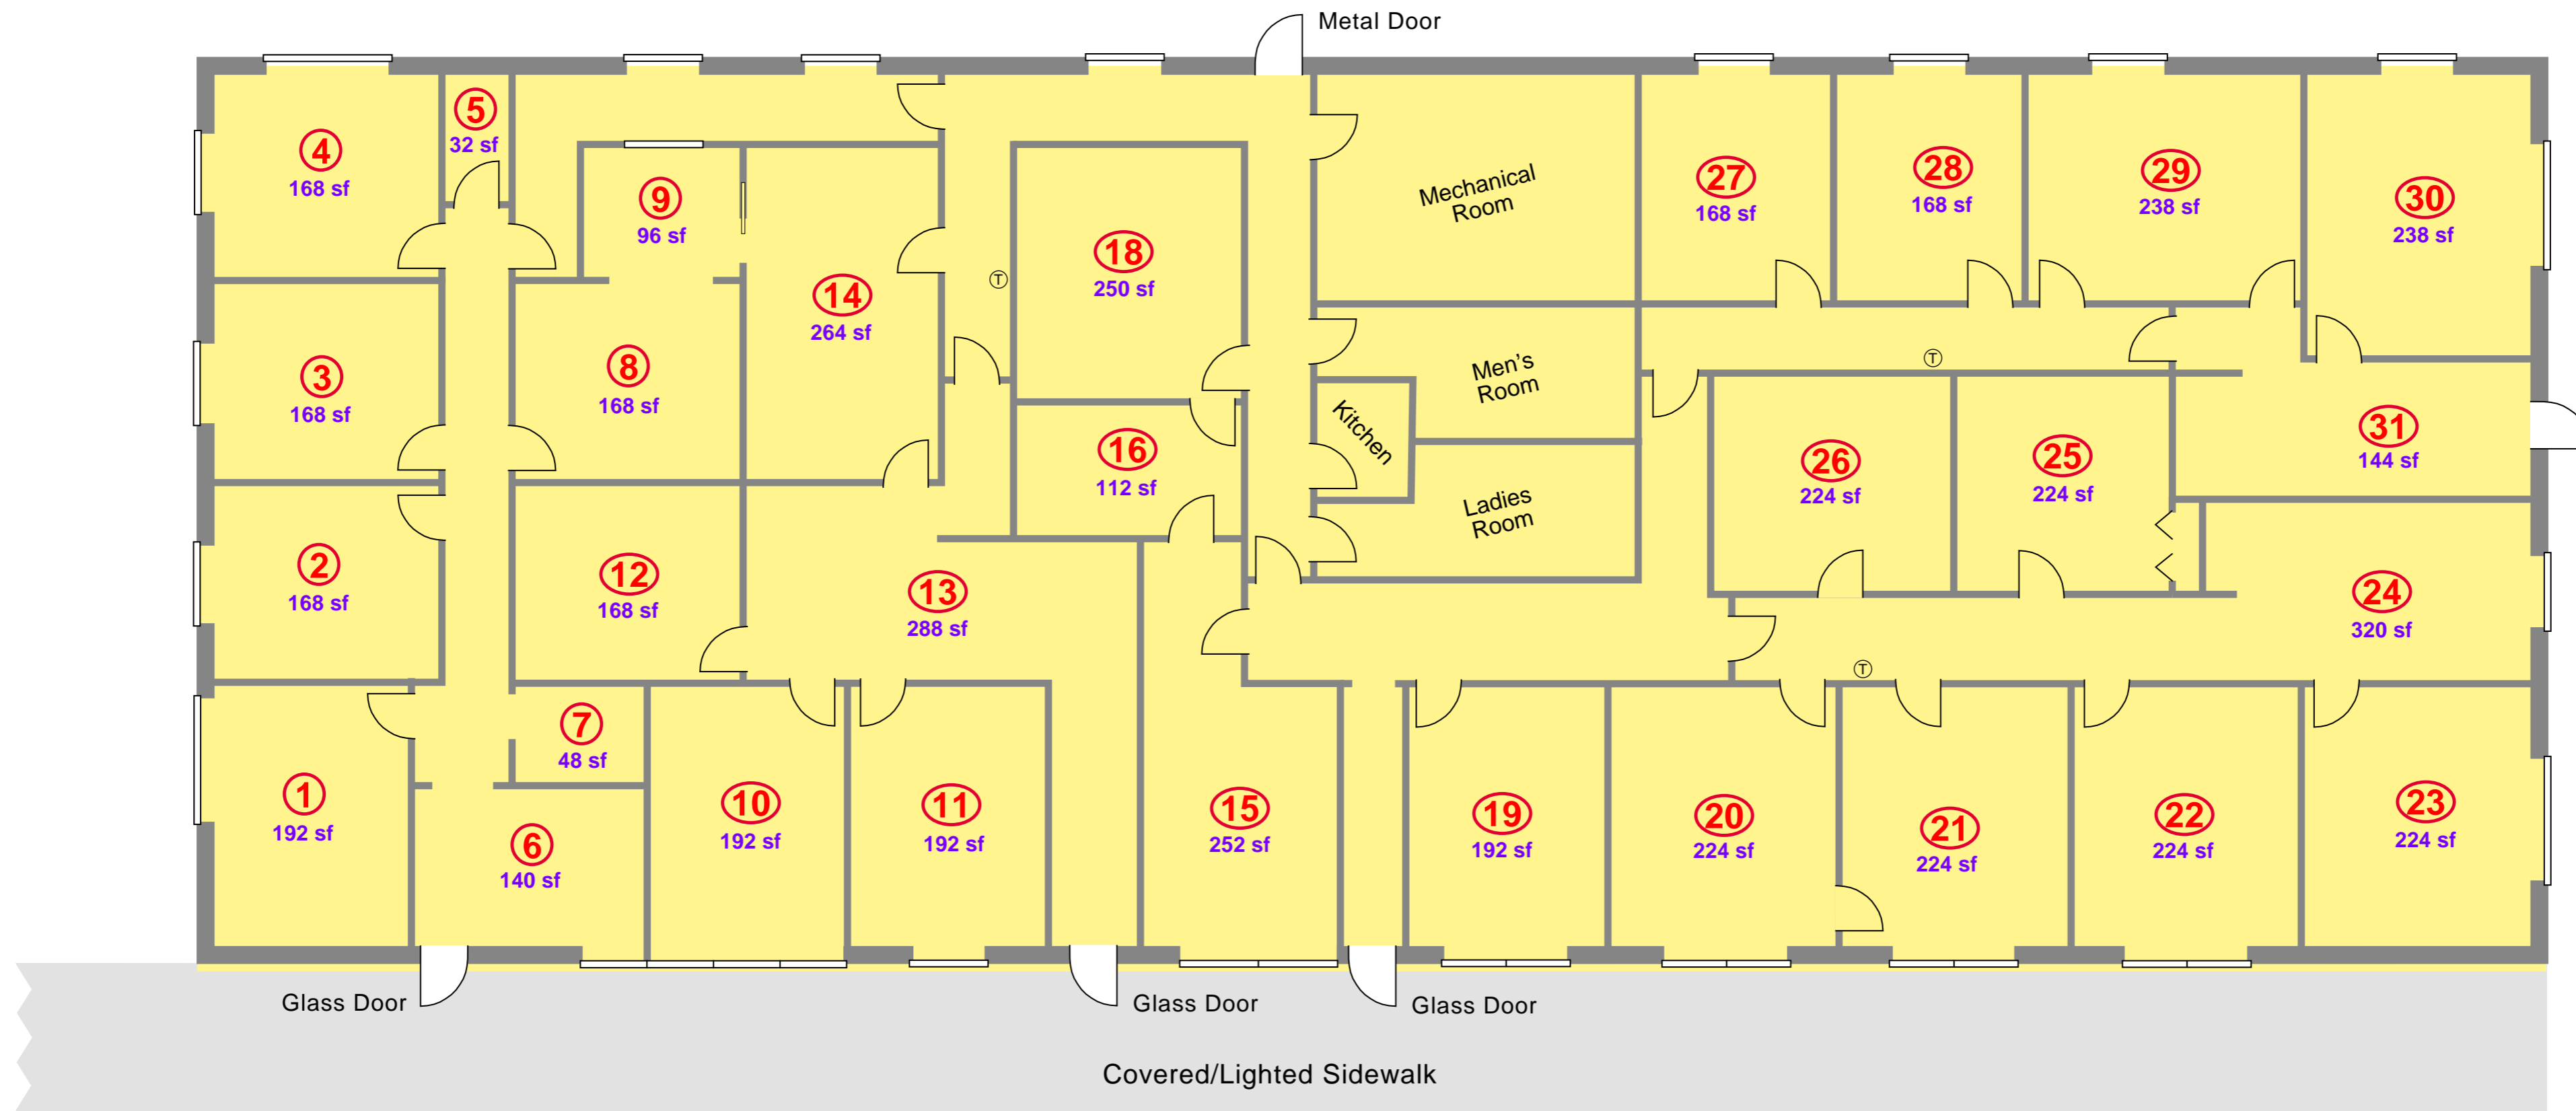

113 Heymann Boulevard, Lafayette, LA
8,181 square feet (in yellow)

Red Maple Building
113 Heymann Boulevard, Lafayette, LA

Scale:

BEECHGROVE PROPERTIES
OIL CENTER OFFICES

IN THE HEART OF LAFAYETTE'S OIL CENTER DISTRICT
www.oilcenteroffices.com